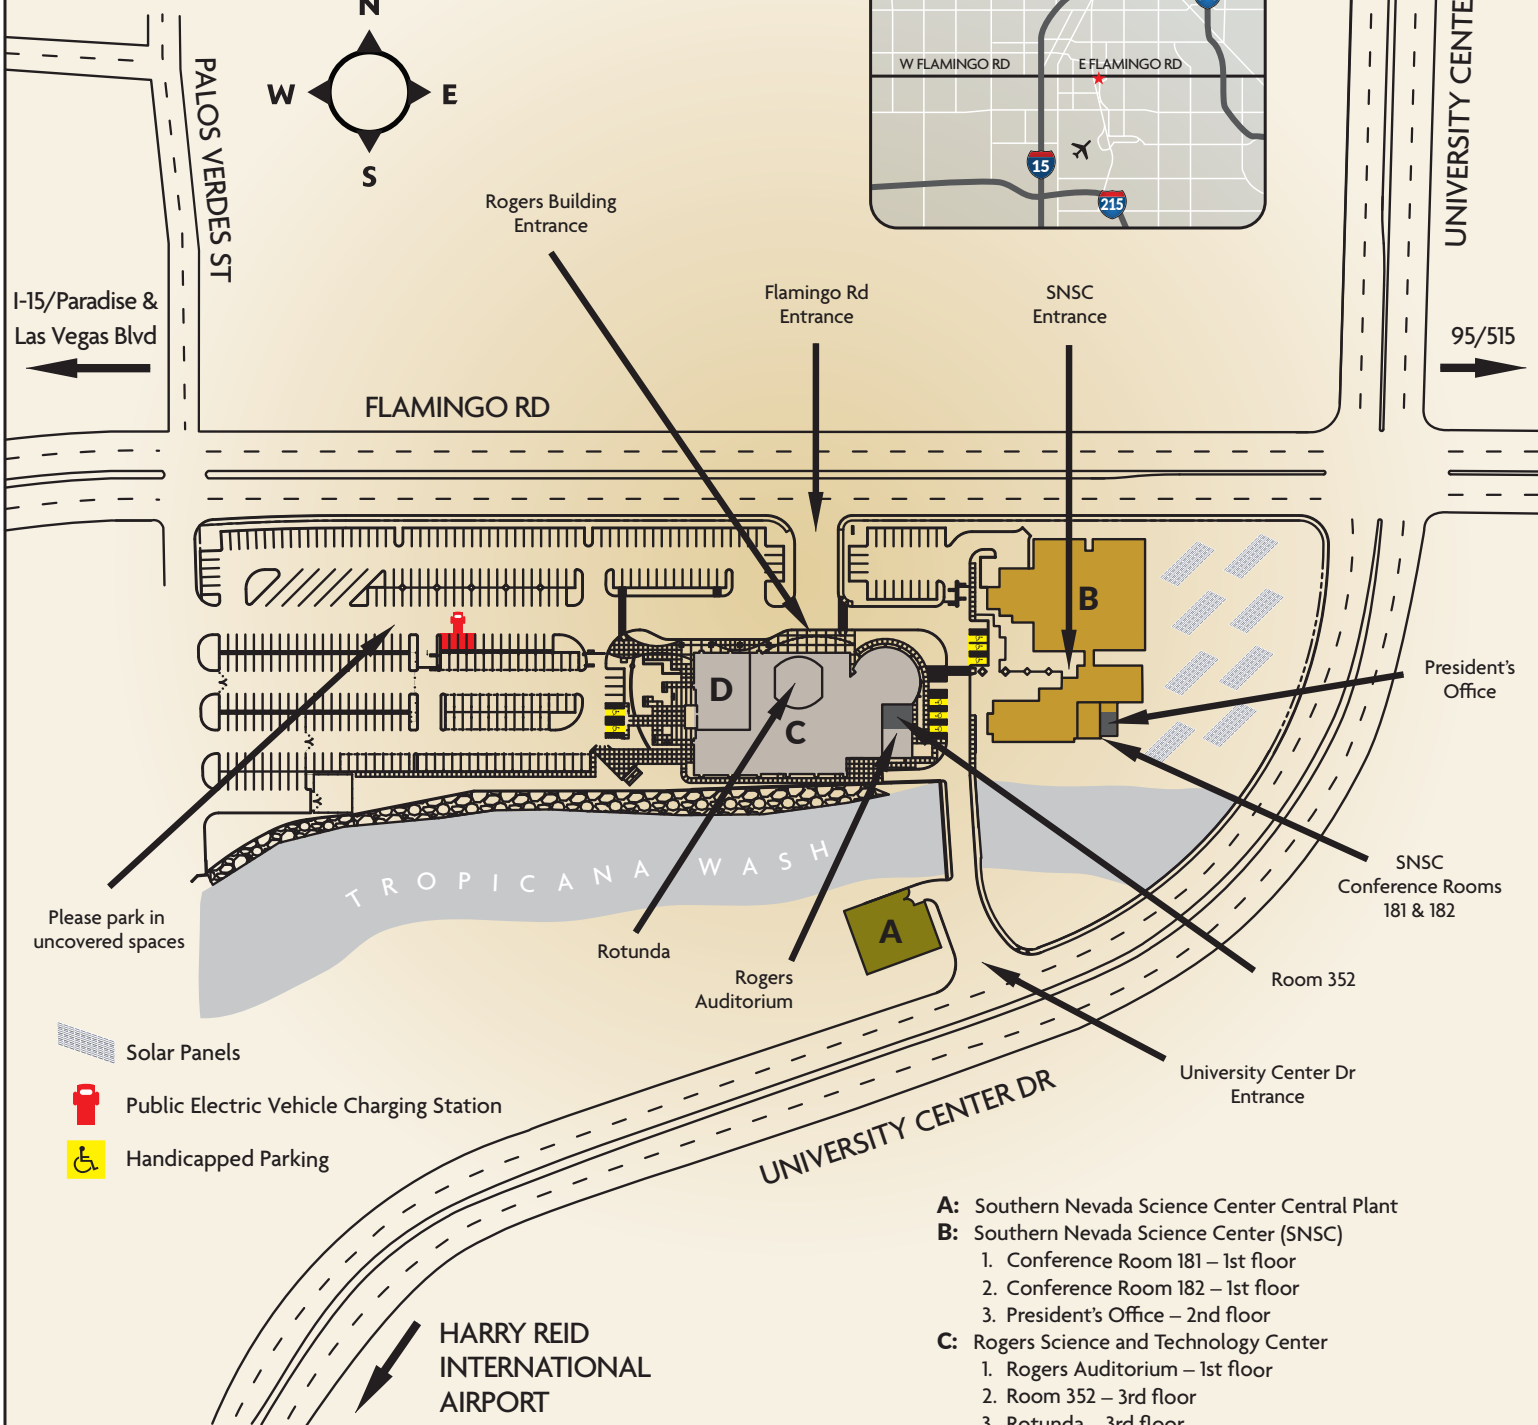

Southern Nevada Science Center Parking and Entrances

755 E. Flamingo Rd.
Las Vegas, NV 89119
702-862-5400 | dri.edu

- A:** Southern Nevada Science Center Central Plant
- B:** Southern Nevada Science Center (SNSC)
 1. Conference Room 181 – 1st floor
 2. Conference Room 182 – 1st floor
 3. President's Office – 2nd floor
- C:** Rogers Science and Technology Center
 1. Rogers Auditorium – 1st floor
 2. Room 352 – 3rd floor
 3. Rotunda – 3rd floor
- D:** Atomic Museum